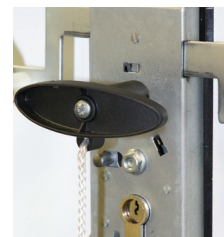

Galvanised torsion spring.
Lateral cable pulley.

2-point cable locking as standard.

Internal side of steel fixing frame includes a contact ABS strip.

Anti drop mechanism.
Large spindle roller.
Spindle roller bracket has a reinforcement bracket to stop excessive movement.

Specification:

- Chassis based construction
- New Canopy lifting gear
- 54mm frame for all framed doors
- 2 point cable locking
- Cardale handle

Merlin will be supplied from November 2014 onwards. For more information please contact your regional sales manager or customer service on 01582 563777