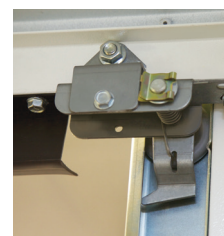

Galvanised torsion spring.
Lateral cable pulley.

2-point cable locking as standard.

Internal side of steel fixing frame includes a contact ABS strip.

Anti drop mechanism.
Large spindle roller.
Spindle roller bracket has a reinforcement bracket to stop excessive movement.

Specification:

- Chassis based construction
- New Canopy lifting gear
- 54mm frame for all framed doors
- 2 point cable locking
- Cardale handle

Merlin will be supplied from November 2014 onwards. For more information please contact your regional sales manager or customer service on 01582 563777