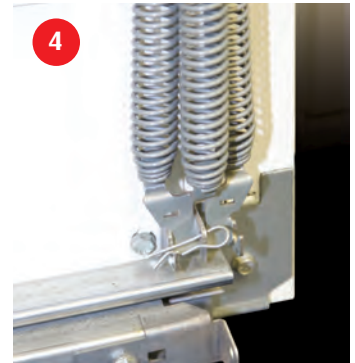

Novoguard Secured By Design Garage Doors

Heavy duty strengthening ribs

To meet the exacting standards we have increased the number of door braces at the rear of the door

Reverse of door showing strengthening ribs, 3 point locking and heavy duty springs

Secure locking brackets

3-point solid bar locking fully supported across the width of the door

Inside locking handle

The reinforced locking barrel includes a key for locking and unlocking from the inside of your garage. The door is fully operational from both inside and outside of your garage

Heavy duty springs

Multi springing ensures smooth operation of the reinforced door

Novoguard Secured by Design Doors are available up to 2438mm wide x 2134mm high.

Available with matching coloured steel frames and retractable lifting gear.