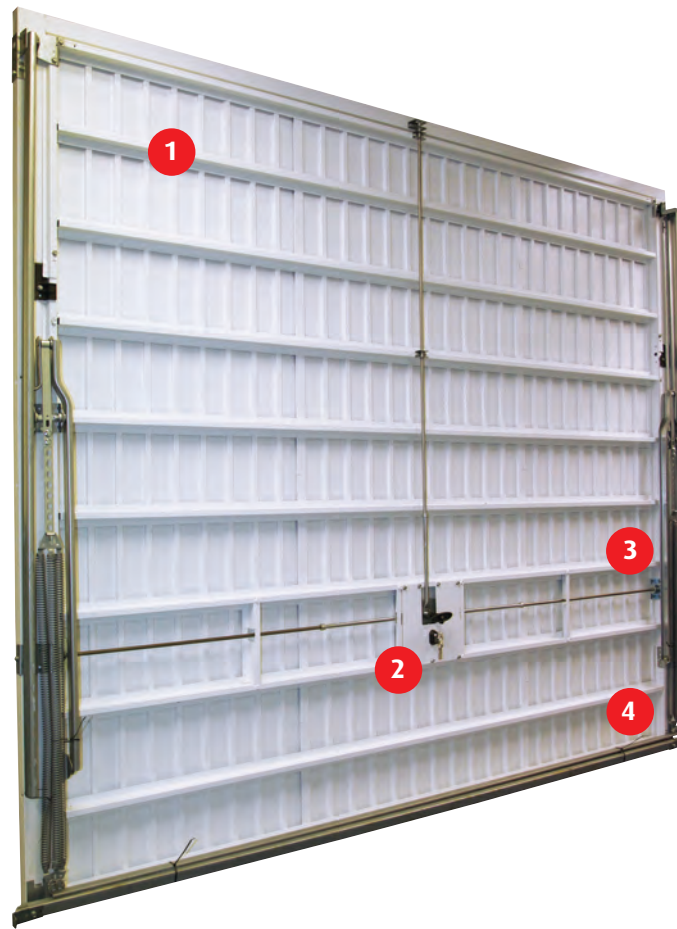

Novoguard Secured By Design Garage Doors

Heavy duty strengthening ribs

To meet the exacting standards we have increased the number of door braces at the rear of the door

Reverse of door showing strengthening ribs, 3 point locking and heavy duty springs

Secure locking brackets

3-point solid bar locking fully supported across the width of the door

Inside locking handle

The reinforced locking barrel includes a key for locking and unlocking from the inside of your garage. The door is fully operational from both inside and outside of your garage

Heavy duty springs

Multi springing ensures smooth operation of the reinforced door

Novoguard Secured by Design Doors are available up to 2438mm wide x 2134mm high.

Available with matching coloured steel frames and retractable lifting gear.